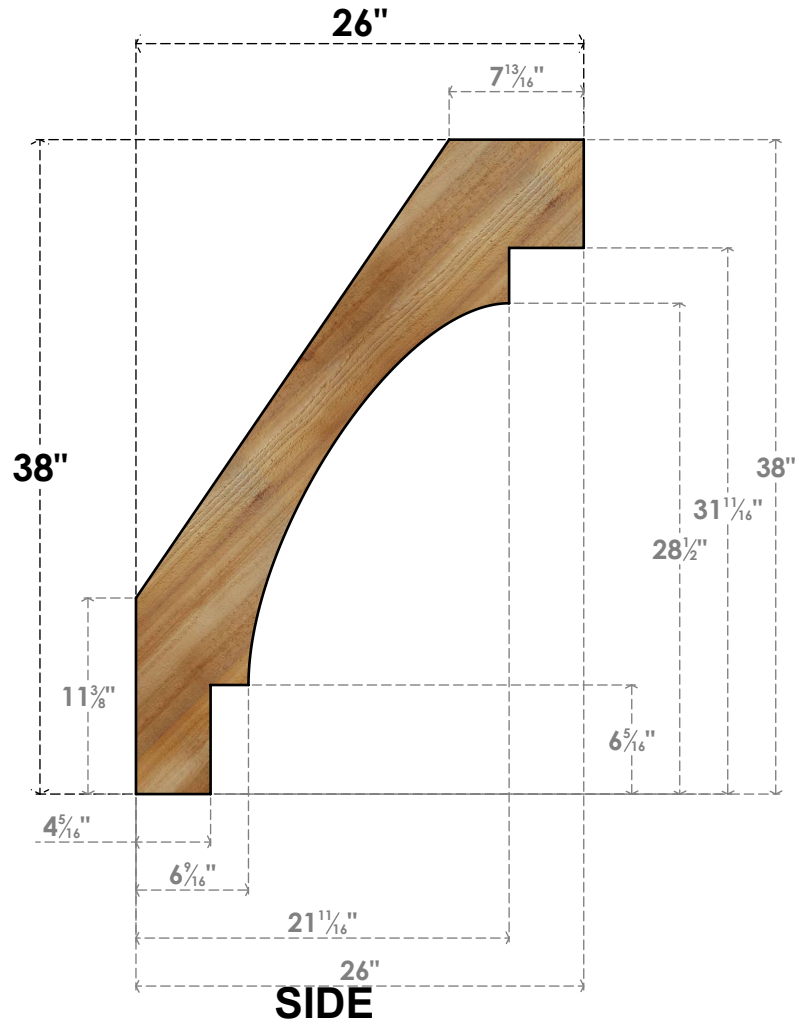

BRC04X26X38MRC00RWR

4"W X 26"D X 38"H MERCED ROUGH SAWN BRACE, WESTERN RED CEDAR

EKENA MILLWORK
 2300 WEST MAIN ST.
 CLARKSVILLE, TX 75426
 TOLL FREE: 866-607-0453
 WWW.EKENAMILLWORK.COM

NOTES

1. INSTALLATION TO BE COMPLETED IN ACCORDANCE WITH MANUFACTURER'S SPECIFICATIONS.
2. DRAWING MAY NOT BE TO SCALE
3. THIS DRAWING IS INTENDED FOR DESIGN AND PLANNING PURPOSES ONLY.
4. ALL INFORMATION CONTAINED HEREIN WAS CURRENT AT THE TIME OF DEVELOPMENT BUT MUST BE REVIEWED AND APPROVED BY THE PRODUCT MANUFACTURER TO BE CONSIDERED ACCURATE.
5. PRODUCTS ARE NOT KILN DRIED. THIS ITEM IS UNIQUE AND WILL CONTAIN THE NATURAL VARIATIONS THAT THE WOOD SPECIES OFFERS. THIS MAY RESULT IN VARIATIONS UP TO 1/4"