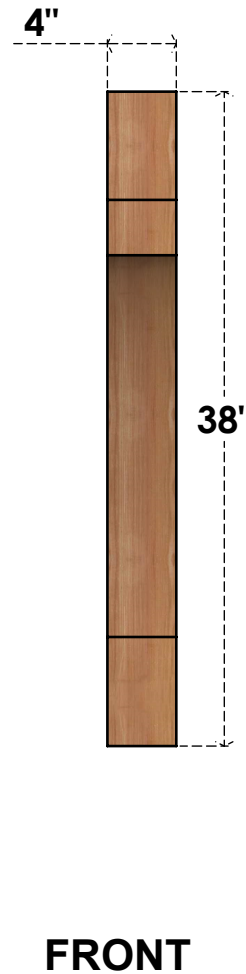

BRC04X26X38MRC00RWR

4"W X 26"D X 38"H MERCED ROUGH SAWN BRACE, WESTERN RED CEDAR

EKENA MILLWORK
 2300 WEST MAIN ST.
 CLARKSVILLE, TX 75426
 TOLL FREE: 866-607-0453
 WWW.EKENAMILLWORK.COM

NOTES

1. INSTALLATION TO BE COMPLETED IN ACCORDANCE WITH MANUFACTURER'S SPECIFICATIONS.
2. DRAWING MAY NOT BE TO SCALE
3. THIS DRAWING IS INTENDED FOR DESIGN AND PLANNING PURPOSES ONLY.
4. ALL INFORMATION CONTAINED HEREIN WAS CURRENT AT THE TIME OF DEVELOPMENT BUT MUST BE REVIEWED AND APPROVED BY THE PRODUCT MANUFACTURER TO BE CONSIDERED ACCURATE.
5. PRODUCTS ARE NOT KILN DRIED. THIS ITEM IS UNIQUE AND WILL CONTAIN THE NATURAL VARIATIONS THAT THE WOOD SPECIES OFFERS. THIS MAY RESULT IN VARIATIONS UP TO 1/4"